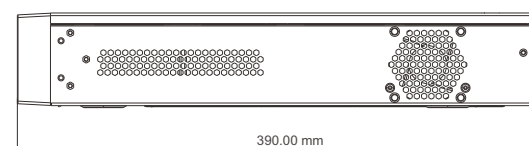

Features

- Support 16 CH 8MP / 5MP / 4MP / 3MP / 1080P / 960P / 720P IP input Adopt
- standard H.265 high profile compression format to get high-quality video at much lower bit rate
- Intuitive and user-friendly Graphic User Interface (GUI), Windows style operation by mouse
- Multi-mode recording: manual / timer / motion / sensor
- Playback : 16 CH simultaneous playback
- Search : time slice, time, event (manual, sensor, motion), tag search
- Support face detection and comparison
- Express and flexible backup via USB, network and so on
- Pentaplex : preview, record, playback, backup and remote access
- DHCP, DDNS, PPPoE network protocol and CMS supported
- Remote control via IE or CMS : preview, playback, backup, PTZ and configuration
- 16 PoE network ports, support IPC direct connection to NVR; support PoE power supply
- Dual stream technology for local storage with high definition, remote network transmission and remote surveillance with mobile device
- Multi-user online simultaneously
- Authorization management, log view and device status view
- 4K output, true high resolution display
- Support PTZ preset and auto cruise, up to 255 presets and 8 cruises
- Support NAT function and QRCode scanning by mobile phone and PAD
- Powerful smart phone & Pad surveillance with iOS and Android OS

DIMENSIONS