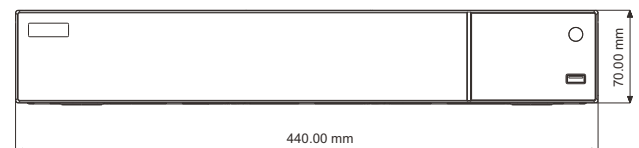

Features

- Support 16 CH 8MP / 5MP / 4MP / 3MP / 1080P / 960P / 720P IP input Adopt
- standard H.265 high profile compression format to get high-quality video at much lower bit rate
- Intuitive and user-friendly Graphic User Interface (GUI), Windows style operation by mouse
- Multi-mode recording: manual / timer / motion / sensor
- Playback : 16 CH simultaneous playback
- Search : time slice, time, event (manual, sensor, motion), tag search
- Support face detection and comparison
- Express and flexible backup via USB, network and so on
- Pentaplex : preview, record, playback, backup and remote access
- DHCP, DDNS, PPPoE network protocol and CMS supported
- Remote control via IE or CMS : preview, playback, backup, PTZ and configuration
- 16 PoE network ports, support IPC direct connection to NVR; support PoE power supply
- Dual stream technology for local storage with high definition, remote network transmission and remote surveillance with mobile device
- Multi-user online simultaneously
- Authorization management, log view and device status view
- 4K output, true high resolution display
- Support PTZ preset and auto cruise, up to 255 presets and 8 cruises
- Support NAT function and QRCode scanning by mobile phone and PAD
- Powerful smart phone & Pad surveillance with iOS and Android OS

DIMENSIONS